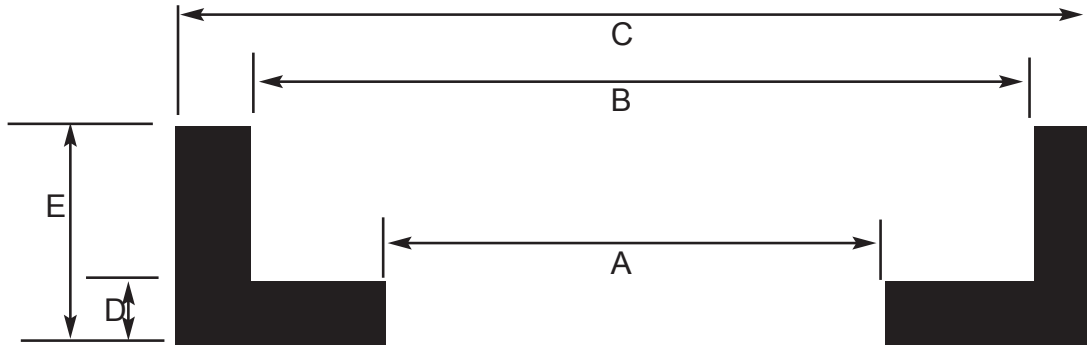

P.O. Box 222, Lebanon, OH 45036 Phone: 513.932.7379 Fax: 513.932.4493

**Approximate dimensions of John Perry style gaskets.**

DIMENSIONS	A(ID)	B	C (OD)	D	E
1"	.895"	1.110"	1.260"	.155"	.396"
1 1/2"	1.370"	1.650"	1.845"	.125"	.280"
2"	1.870"	2.187"	2.312"	.125"	.315"
2 1/2"	2.370"	2.656"	2.843"	.140"	.355"
3"	2.870"	3.187"	3.375"	.141"	.365"
4"	3.790"	4.185"	4.335"	.155"	.396"
6"	5.808"	6.317"	6.567"	.187"	.500"